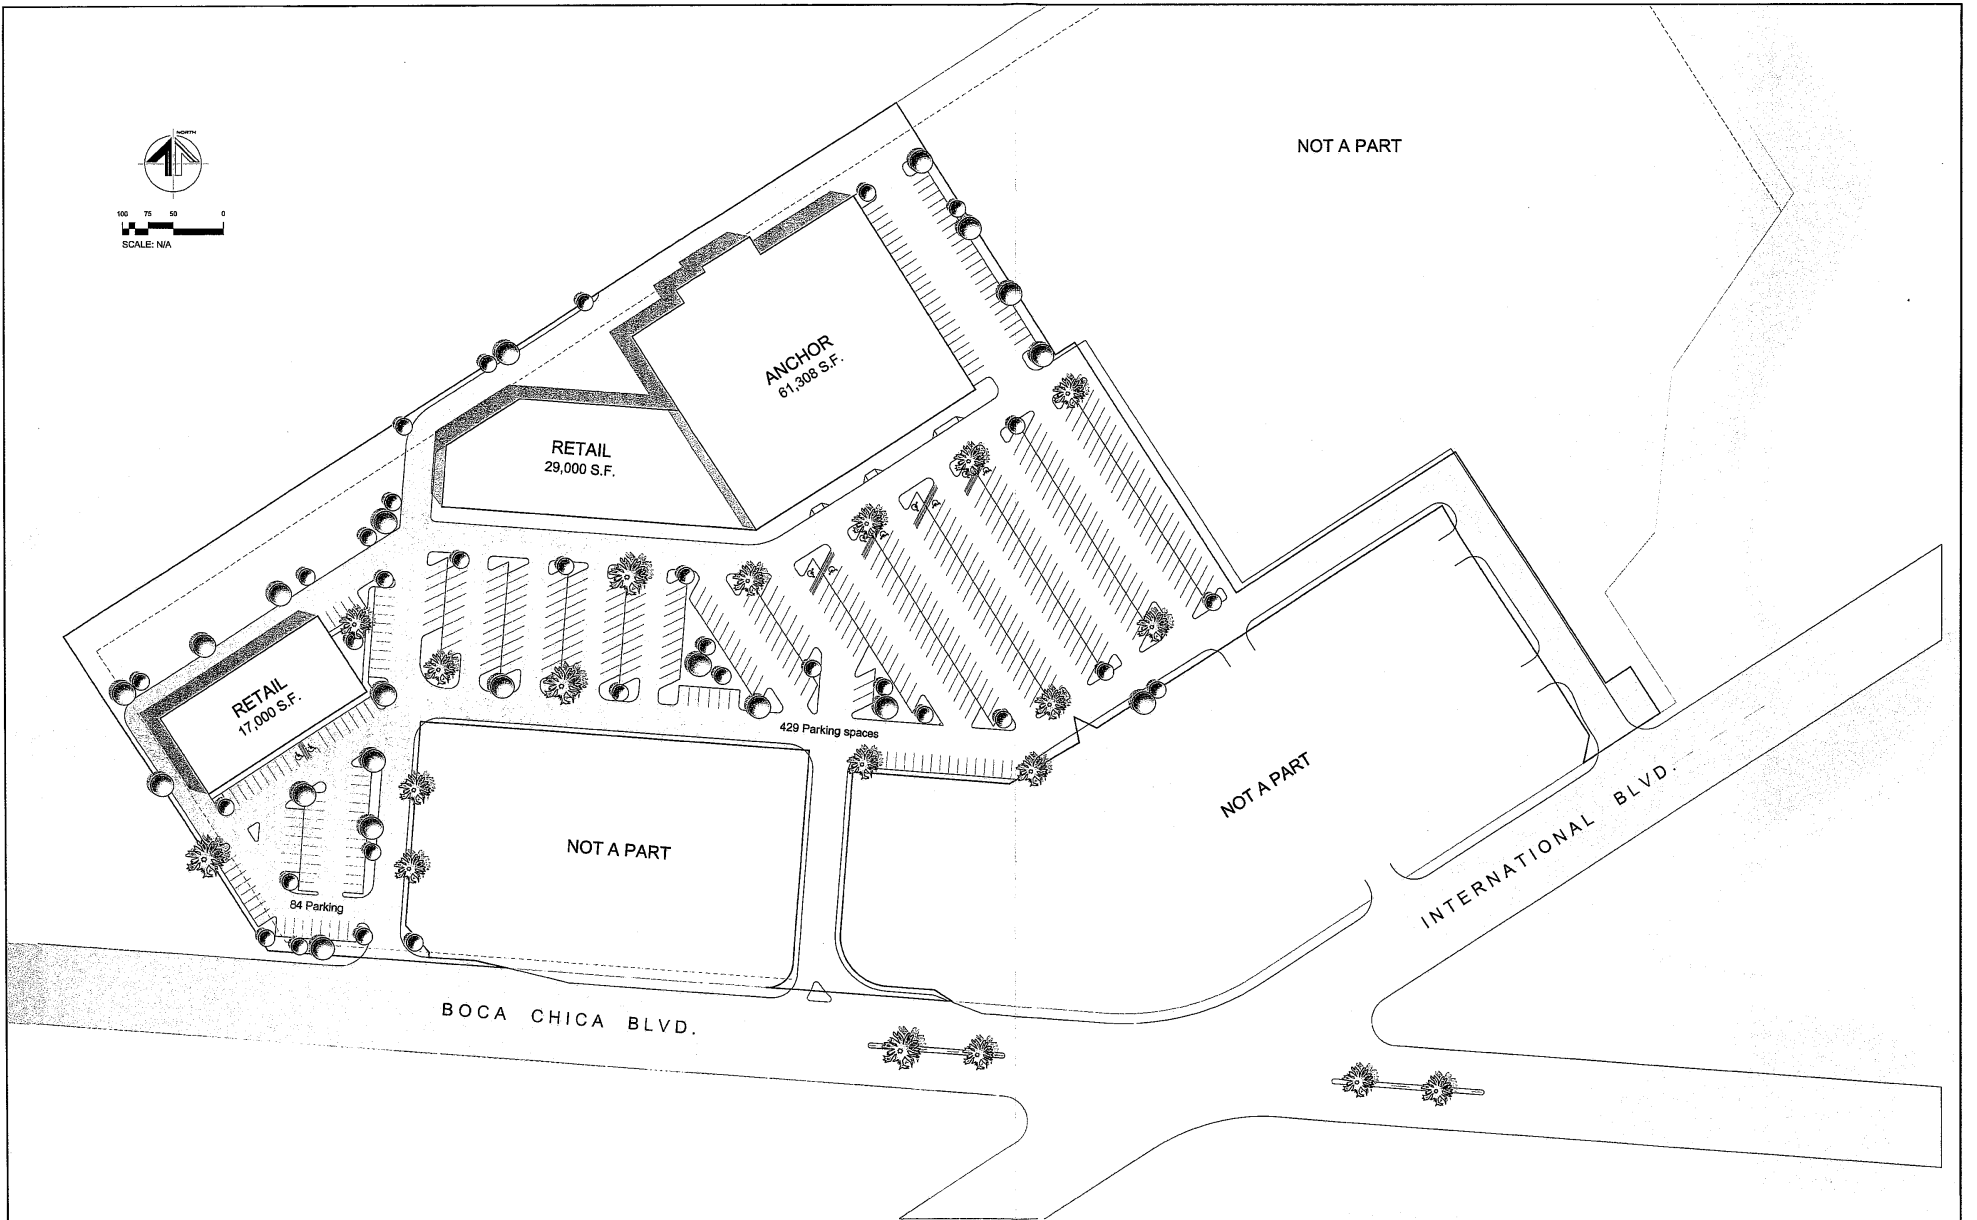

100 75 50 0  
SCALE: N/A

HOPE PROPERTIES

BOCA CHICA CROSSING  
BROWNSVILLE, TEXAS

09/16/06  
SITE PLAN "A" **A1**